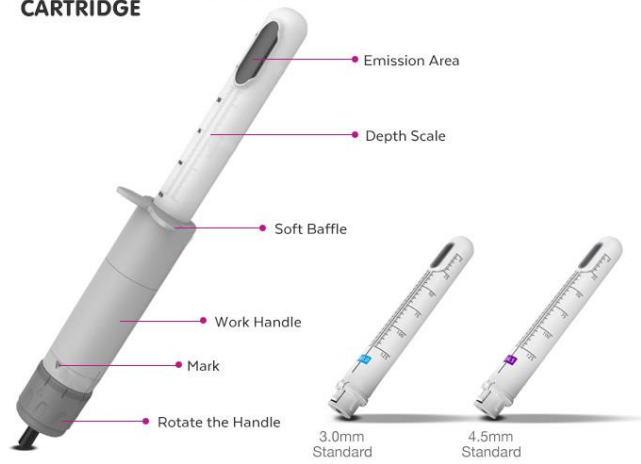

HIFU VAGINAL TIGHTENING CARTRIDGE

В комплектации аппарата
имеются 2 картриджа с
глубиной проникновения 3,0
и 4,5 мм.

В зависимости от показаний,
в одну процедуру могут
применяться оба картриджа.

Каждый картридж рассчитан
на 10 000 линий.